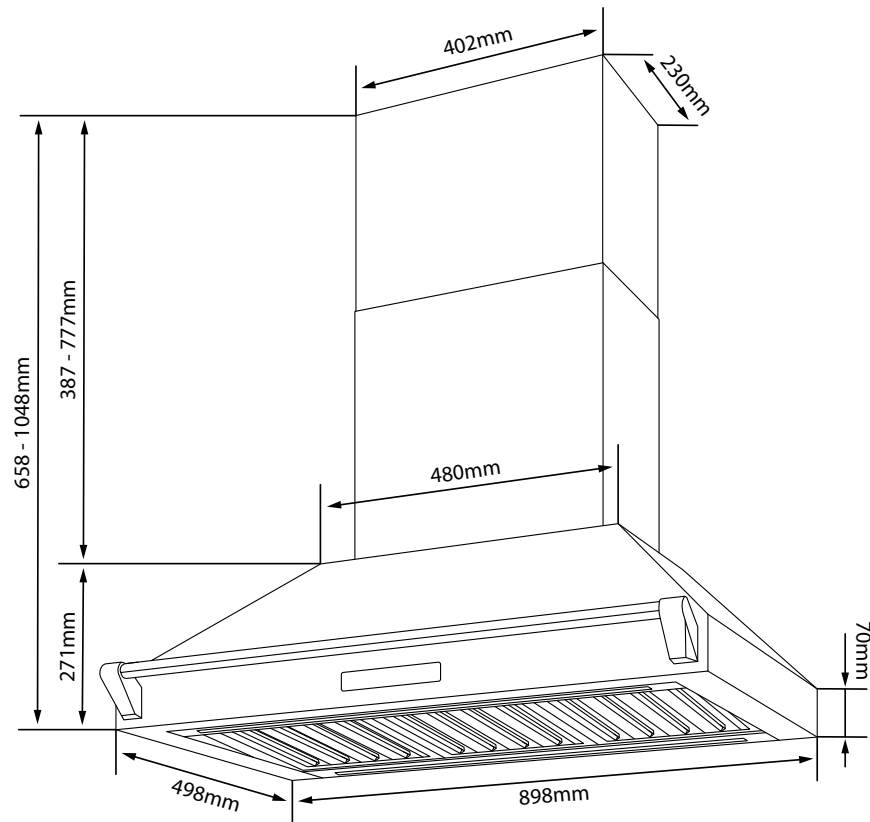

#### Touch Controls

Simplify your cooking experience with easy to use Touch Controls, preventing build-up of grease and moisture and allowing seamless adjustment of the rangehood power.

## BPC90BR

FEATURES	
Finish	Gloss black / chrome rail
Installation type	Wall mount
Extraction rate	1000m <sup>3</sup> /h
Control type	Touch with white LED
No. of speeds	3 + boost
Lighting	2x LED strips
Filters	3x baffle
Airflow type	Ducted only
Countdown timer	10mins
ACCESSORIES	
Flue extension kit	H20900060 - 2x 650mm pieces
NOISE LEVEL	
Speed 1 (dBA)	43
Speed 2 (dBA)	53
Speed 3 (dBA)	60
Boost (dBA)	70
SPECIFICATIONS	
Electrical connection	10A plug
Power supply	220 - 240V, 50Hz
LED wattage	2x 7.5W
Power cord length (m)	1.4
DIMENSIONS (PRODUCT)	
Width x depth x height (mm)	898 x 498 x 658 - 1048
Recommended clearance (mm)	700 - 750
Duct diameter (mm)	150
Net weight (kg)	20
DIMENSIONS (CARTON)	
Width x depth x height (mm)	1004 x 452 x 604
Gross weight (kg)	25
WARRANTY	
Parts and labour	5 years